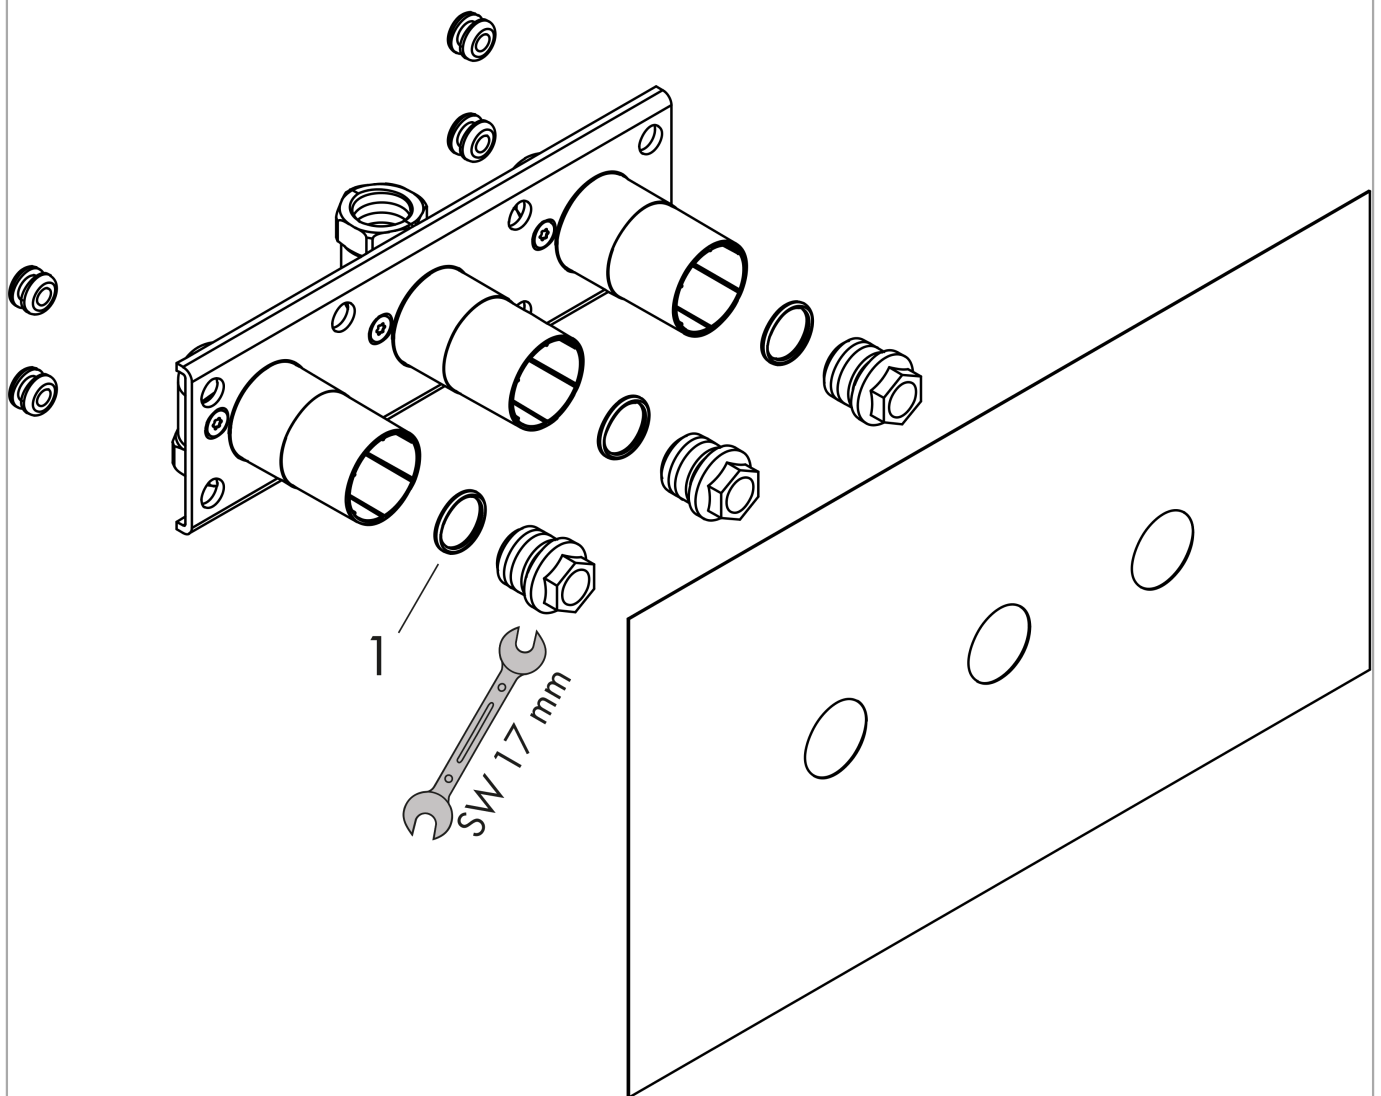

**Rough, ShowerTablet Thermostatic Trim 600 for Exposed Installation for 2 Functions**

Finishes : n.a. Part no. : 13129181

**Description**

**Features**

- 1/2" NPT

**Item details**

List Price \$ 111.00

**Compliance**

**Product image**

**Scale drawing**

**Rough, ShowerTablet Thermostatic Trim 600 for Exposed Installation for 2 Functions**  
 Finishes : n.a. Part no. : 13129181

Exploded drawing

Year of production: >07/18

**Rough, ShowerTablet Thermostatic Trim 600 for Exposed Installation for 2 Functions**  
 Finishes : n.a. Part no. : 13129181

**Spare parts list**

Year of production: >07/18

Pos.	Description	Part no.	Price	PU
1	O-ring 18x2	98181000	-	1