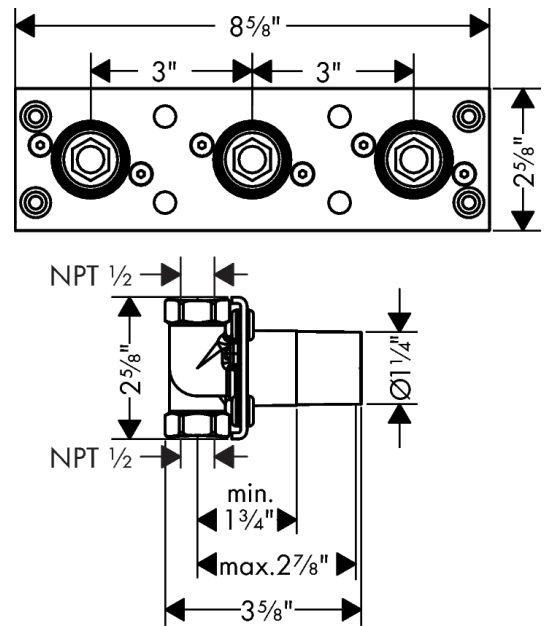

**Rough, ShowerTablet Thermostatic Trim 600 for Exposed Installation for 2 Functions**

Finishes : n.a. Part no. : 13129181

**Description**

**Features**

- 1/2" NPT

**Item details**

List Price \$ 111.00

**Compliance**

**Product image**

**Scale drawing**

**Rough, ShowerTablet Thermostatic Trim 600 for Exposed Installation for 2 Functions**  
 Finishes : n.a. Part no. : 13129181

Exploded drawing

Year of production: >07/18

**Rough, ShowerTablet Thermostatic Trim 600 for Exposed Installation for 2 Functions**  
 Finishes : n.a. Part no. : 13129181

**Spare parts list**

Year of production: >07/18

Pos.	Description	Part no.	Price	PU
1	O-ring 18x2	98181000	-	1